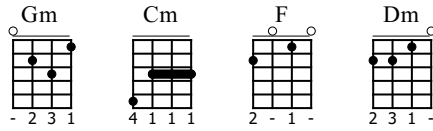

No Way No

Arranged by Massimiliano Iannotta

C Tuning

- ①=A ③=C
- ②=E ④=G

♩ = 120

Ukul. Gm Cm F

	1	1	1	1	3	3	3	3	0	0	0	0
T	4	3	3	3	3	3	3	3	1	1	1	1
A	4	2	2	2	3	3	3	3	0	0	0	0
B	4	0	0	0	5	5	5	5	2	2	2	2

Dm